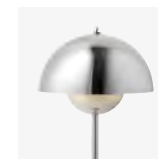

Flowerpot <sup>VP9</sup>  
Verner Panton  
1968

**VERSO**

H: 29.5cm / 11.6cm

Ø: 16cm / 6.3in

# Flowerpot<sup>VP9</sup> Verner Panton 1968

## Related products

→ Cobalt Blue

→ Mustard

→ Dark Plum

→ Tangy Pink

→ Swim Blue

→ Signal Green

→ Vermilion Red

→ Matt Light Grey

→ Matt Black

→ Matt White

→ Stone Blue

→ Grey Beige

→ Brass-plated

→ Chrome-plated