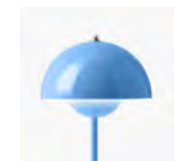

Flowerpot <sup>VP9</sup>  
Verner Panton  
1968

**VERSO**

H: 29.5cm / 11.6cm

Ø: 16cm / 6.3in

## → Stock item

Cobalt Blue, Swim Blue, Mustard, Dark Plum, Grey Beige, Tangy Pink, Matt Black, Matt Light Grey, Matt White, Stone Blue, Vermilion Red, Signal Green, Brass-plated, Chrome-plated.

Due to variation in material, a slight tone difference may occur.

## Related products

→ Cobalt Blue

→ Mustard

→ Dark Plum

→ Tangy Pink

→ Swim Blue

→ Signal Green

→ Vermilion Red

→ Matt Light Grey

→ Matt Black

→ Matt White

→ Stone Blue

→ Grey Beige

→ Brass-plated

→ Chrome-plated