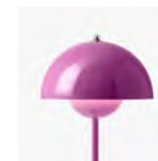

# Flowerpot<sup>VP9</sup> Verner Panton 1968

## → Stock item

Cobalt Blue, Swim Blue, Mustard, Dark Plum, Grey Beige, Tangy Pink, Matt Black, Matt Light Grey, Matt White, Stone Blue, Vermilion Red, Signal Green, Brass-plated, Chrome-plated.

Due to variation in material, a slight tone difference may occur.

## Related products

→ Cobalt Blue

→ Mustard

→ Dark Plum

→ Tangy Pink

→ Swim Blue

→ Signal Green

→ Vermilion Red

→ Matt Light Grey

→ Matt Black

→ Matt White

→ Stone Blue

→ Grey Beige

→ Brass-plated

→ Chrome-plated