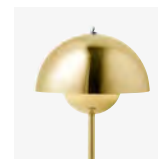

Flowerpot <sup>VP9</sup>  
Verner Panton  
1968

**VERSO**

H: 29.5cm / 11.6cm

Ø: 16cm / 6.3in

# Flowerpot<sup>VP9</sup> Verner Panton 1968

## → Stock item

Cobalt Blue, Swim Blue, Mustard, Dark Plum, Grey Beige, Tangy Pink, Matt Black, Matt Light Grey, Matt White, Stone Blue, Vermilion Red, Signal Green, Brass-plated, Chrome-plated.

Due to variation in material, a slight tone difference may occur.

→ Matt Light Grey

→ Matt Black

→ Matt White

→ Stone Blue

→ Grey Beige

→ Brass-plated

→ Chrome-plated