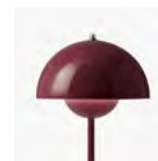

H: 29.5cm / 11.6cm

Ø: 16cm / 6.3in

Flowerpot^{VP9} Verner Panton 1968

Product category

Portable table lamp

Environment

This lamp is for indoors use only. It can be taken outdoors, but must be kept and stored indoors. (Chrome-plated & Brass-plated: indoors use only)

Material

Polycarbonate and steel

Production process

The base and the lamp shade are molded in polycarbonate (PC). The dimmer is made from steel.

Dimensions

Ø: 16cm / 6.29in, H: 29.5cm / 11.6in

Packaging dimensions

H: 33cm / 13in, W: 19cm / 7.5in, D: 19cm / 7.5in

Colli quantity

1 pc

Weight

Product: 0.8 kg / Incl. packaging: 1.7 kg.

Technical specification

3 Watt LED board, dimmable

CRI: > 90, Colour temperature (Kelvin): 2700K

Light output: 104 lumen, Charging time: 8 hours

Operating time in highest light setting: 10 hours

Dimmability: 3 level touch dimmer 100% - 50% - 20 %

Battery: Replaceable (spare part)

Certifications

CE UKA IP44

Magnetic charger

Cable (2m)

Charging tray with room for 12 lamps can be purchased at &Tradition.

Cleaning instructions

Wipe the surface of the lamp with a soft, damp sponge or cloth, and wipe immediately after with a dry cloth. Do not use any abrasive cleaning tools such as steel wool, scouring sponges or stiff brushes. Never use strong cleaning agents such as white spirit, turpentine, household glass cleaner or cellulose thinner.

→ Stock item

Cobalt Blue, Swim Blue, Mustard, Dark Plum, Grey Beige, Tangy Pink, Matt Black, Matt Light Grey, Matt White, Stone Blue, Vermilion Red, Signal Green, Brass-plated, Chrome-plated.

Due to variation in material, a slight tone difference may occur.

Related products

→ Dark Plum