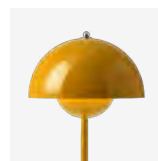

Flowerpot <sup>VP9</sup>  
Verner Panton  
1968

**VERSO**

H: 29.5cm / 11.6cm

Ø: 16cm / 6.3in

# Flowerpot<sup>VP9</sup> Verner Panton 1968

## → Stock item

Cobalt Blue, Swim Blue, Mustard, Dark Plum, Grey Beige, Tangy Pink, Matt Black, Matt Light Grey, Matt White, Stone Blue, Vermilion Red, Signal Green, Brass-plated, Chrome-plated.

Due to variation in material, a slight tone difference may occur.

## Related products

→ Cobalt Blue

→ Mustard

→ Dark Plum

→ Tangy Pink

→ Swim Blue

→ Signal Green

→ Vermilion Red