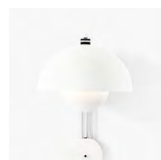

Flowerpot ^{VP8}
Verner Panton
1968

VERSO

H: 36cm / 14in

Ø: 23cm / 9.1in

Flowerpot^{VP8} Verner Panton 1968

Product category

Wall lamp

Production process

The two shades are made from deep drawn metal and the base of the lamp is die casted.

Environment

Indoor

Material

Lacquered metal with fabric cord.

Dimensions

Ø: 23cm / 9.1in, H: 36cm / 14in

Packaging dimensions

→ Stock items

Matt White, Matt Light Grey, Matt Black, Grey Beige, Mustard, Vermilion Red, Signal Green, Chrome-plated.

Due to variation in material, a slight tone difference may occur.

Related products

→ Matt White

→ Matt Light Grey

→ Matt Black

→ Grey Beige

→ Mustard

→ Vermilion Red

→ Signal Green

→ Chrome-plated

VP1