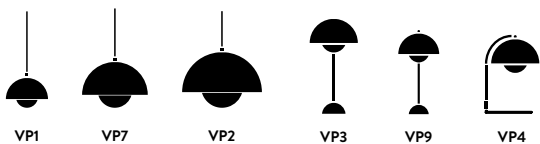

Flowerpot ^{VP8}
Verner Panton
1968

VERSO

H: 36cm / 14in

Ø: 23cm / 9.1in

Flowerpot^{VP8} Verner Panton 1968

Product category

Wall lamp

Production process

The two shades are made from deep drawn metal and the base of the lamp is die casted.

Environment

Indoor

Material

Lacquered metal with fabric cord.

Dimensions

Ø: 23cm / 9.1in, H: 36cm / 14in

Packaging dimensions

→ Matt Light Grey

→ Matt Black

→ Grey Beige

→ Mustard

→ Vermilion Red

→ Signal Green

→ Chrome-plated

VP1