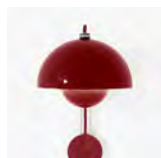

The two shades are made from deep drawn metal and the base of the lamp is die casted.

Environment

Indoor

Material

Lacquered metal with fabric cord.

Dimensions

Ø: 23cm / 9.1in, H: 36cm / 14in

Packaging dimensions

→ Stock items

Matt White, Matt Light Grey, Matt Black, Grey Beige, Mustard, Vermilion Red, Signal Green, Chrome-plated.

Due to variation in material, a slight tone difference may occur.

Related products

→ Matt White

→ Matt Light Grey

→ Matt Black

→ Grey Beige

→ Mustard

→ Vermilion Red

→ Signal Green

→ Chrome-plated

VP1

VP7

VP2

VP3

VP9

VP4