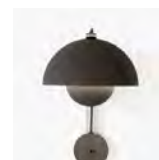

Flowerpot ^{VP8}
Verner Panton
1968

VERSO

H: 36cm / 14in

Ø: 23cm / 9.1in

Flowerpot^{VP8} Verner Panton 1968

Product category

Wall lamp

Production process

The two shades are made from deep drawn metal and the base of the lamp is die casted.

Environment

Indoor

Material

Lacquered metal with fabric cord.

Dimensions

Ø: 23cm / 9.1in, H: 36cm / 14in

Packaging dimensions

→ Stock items

Matt White, Matt Light Grey, Matt Black, Grey Beige, Mustard, Vermilion Red, Signal Green, Chrome-plated.

Due to variation in material, a slight tone difference may occur.

Related products

→ Matt White

→ Matt Light Grey

→ Matt Black

→ Grey Beige

→ Mustard

→ Vermilion Red

→ Signal Green

→ Chrome-plated

VP1