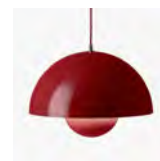

Flowerpot ^{VP7}
Verner Panton
1968

VERSO

Shade Ø: 37cm / 14.6in

Flowerpot^{VP7} Verner Panton 1968

Product category
Pendant

Environment
Indoor

Material
Lacquered metal with fabric cord.

Production process
The two shades are made from deep drawn metal.

→ Stock item
Cobalt Blue, Swim Blue, Dark Plum, Vermilion Red, Grey Beige, Mustard, Tangy Pink, Matt Black, Matt Light Grey, Matt White, Stone Blue, Signal Green, Flowerpot Pattern.
Due to variation in material, a slight tone difference may occur.

Related products

→ Cobalt Blue

→ Swim Blue

→ Dark Plum

→ Vermilion Red

→ Tangy Pink

→ Signal Green

→ Mustard

→ Matt Light Grey

→ Matt Black

→ Matt White

→ Stone Blue

→ Grey Beige

→ Flowerpot Pattern