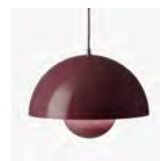

Flowerpot ^{VP7}
Verner Panton
1968

VERSO

Shade Ø: 37cm / 14.6in

Flowerpot^{VP7} Verner Panton 1968

Product category
Pendant

Environment
Indoor

Material
Lacquered metal with fabric cord.

Production process
The two shades are made from deep drawn metal.

→ Stock item
Cobalt Blue, Swim Blue, Dark Plum, Vermilion Red, Grey Beige, Mustard, Tangy Pink, Matt Black, Matt Light Grey, Matt White, Stone Blue, Signal Green, Flowerpot Pattern.
Due to variation in material, a slight tone difference may occur.

Related products

→ Cobalt Blue

→ Swim Blue

→ Dark Plum

→ Vermilion Red

→ Tangy Pink

→ Signal Green

→ Mustard