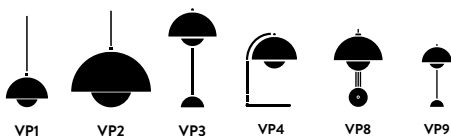

Flowerpot^{VP7} Verner Panton 1968

Product category
Pendant

Environment
Indoor

Material
Lacquered metal with fabric cord.

Production process
The two shades are made from deep drawn metal.

Dimensions
Ø: 37cm / 14.6in, H: 27cm / 10.6in

Packaging dimensions
H: 45cm / 17.7in, W: 45cm / 17.7in, L: 28cm / 11 in

Colli quantity
1 pc

Weight
Product: 2.4 kg / Incl. packaging: 3.94 kg

Voltage
220-240V - 50Hz.

Light source
E27 Max 100 Watt. Bulb is not included.

Certifications

Canopy
Included

Cord lenght
300cm / 118.1in.

Cleaning Instructions
Clean with soft dry cloth. Always switch off the electricity supply before cleaning.

→ Stock item
Cobalt Blue, Swim Blue, Dark Plum, Vermilion Red, Grey Beige, Mustard, Tangy Pink, Matt Black, Matt Light Grey, Matt White, Stone Blue, Signal Green, Flowerpot Pattern.
Due to variation in material, a slight tone difference may occur.

Related products

→ Cobalt Blue