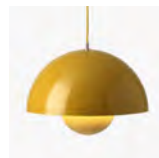

Flowerpot ^{VP7}
Verner Panton
1968

VERSO

Shade Ø: 37cm / 14.6in

Flowerpot^{VP7} Verner Panton 1968

Product category
Pendant

Environment
Indoor

Material
Lacquered metal with fabric cord.

Production process
The two shades are made from deep drawn metal.

→ Stock item
Cobalt Blue, Swim Blue, Dark Plum, Vermilion Red, Grey Beige, Mustard, Tangy Pink, Matt Black, Matt Light Grey, Matt White, Stone Blue, Signal Green, Flowerpot Pattern.
Due to variation in material, a slight tone difference may occur.

Related products

→ Cobalt Blue

→ Swim Blue

→ Dark Plum

→ Vermilion Red

→ Tangy Pink

→ Signal Green

→ Mustard

→ Matt Light Grey

→ Matt Black

→ Matt White

→ Stone Blue

→ Grey Beige

→ Flowerpot Pattern