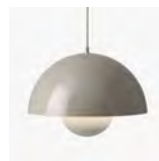

Flowerpot ^{VP7}
Verner Panton
1968

VERSO

Shade Ø: 37cm / 14.6in

Flowerpot^{VP7} Verner Panton 1968

Product category
Pendant

Environment
Indoor

Material
Lacquered metal with fabric cord.

Production process
The two shades are made from deep drawn metal.

→ Stock item
Cobalt Blue, Swim Blue, Dark Plum, Vermilion Red, Grey Beige, Mustard, Tangy Pink, Matt Black, Matt Light Grey, Matt White, Stone Blue, Signal Green, Flowerpot Pattern.
Due to variation in material, a slight tone difference may occur.

Related products

→ Cobalt Blue

→ Swim Blue

→ Dark Plum

→ Vermilion Red

→ Tangy Pink

→ Signal Green

→ Mustard

→ Matt Light Grey

→ Matt Black

→ Matt White

→ Stone Blue

→ Grey Beige

→ Flowerpot Pattern