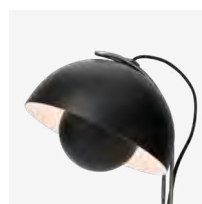

Flowerpot ^{VP4}
Verner Panton
1968

VERSO

Flowerpot^{VP4} Verner Panton 1968

Product category

Table Lamp

Environment

Indoor

Material

Lacquered steel with 2 meter clear PVC cord.

Production process

The two shades are made from deep drawn metal.

Dimensions

Shade: Ø:23cm / 9.1in, H: 35.9cm/14.1in

Packaging dimensions

H:38.5cm / 15.2in, W:23.0cm / 9.1in,
D:23.5cm / 9.3in

Matt White

Chrome-plated

Due to variation in material, a slight tone difference may occur.

→ Matt White

→ Matt Black

→ Chrome-plated

Related products