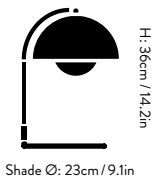

Flowerpot^{VP4} Verner Panton 1968

Product category

Table Lamp

Environment

Indoor

Material

Lacquered steel with 2 meter clear PVC cord.

Production process

The two shades are made from deep drawn metal.

Dimensions

Shade: Ø:23cm / 9.1in, H: 35.9cm/14.1in

Packaging dimensions

H:38.5cm / 15.2in, W:23.0cm / 9.1in,
D:23.5cm / 9.3in

Colli quantity

1 pc

Weight

Product: 1.23 kg. / Incl. packaging: 1.59 kg

Voltage

220-240V - 50Hz

Light source

E27 Max 40 Watt. Bulb is not included.

Certifications

CE, IP20, Class II

Cord length

200cm/78.7in

Cleaning Instructions

Clean with soft dry cloth. Always switch off the electricity supply before cleaning.

→ Stock item

Matt Black

Matt White

Chrome-plated

Due to variation in material, a slight tone difference may occur.

Related products