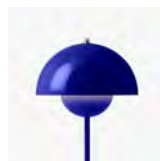

Flowerpot^{VP3} Verner Panton 1968

Product category
Table Lamp

Environment
Indoor

Material
Lacquered steel with 2 meter clear PVC cord.

Production process
The two shades are made from deep drawn metal.

Dimensions
Ø: 23cm / 9.1in, H: 50cm / 19.7in

Packaging dimensions
H: 45.0cm / 17.7in, W: 29.0cm / 11.4in,
D: 26.0cm / 10.2in

Colli quantity
1 pc

Weight
Product: 4.5 kg. / Incl. packaging: 5.8 kg

Voltage
220-240V - 50Hz

Light source
E27 Max 40 Watt. Bulb is not included.

Certifications

Cord length
200cm / 78.7in

Cleaning Instructions
Clean with soft dry cloth. Always switch off the electricity supply before cleaning.

→ **Stock item**

Cobalt Blue, Swim Blue, Mustard, Dark Plum, Grey Beige, Tangy Pink, Matt Black, Matt Light Grey, Matt White, Stone Blue, Vermilion Red, Signal Green, Brass-plated, Chrome-plated. Due to variation in material, a slight tone difference may occur.

Related products

→ Cobalt Blue