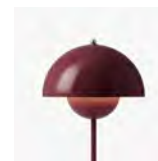

Flowerpot <sup>VP3</sup>  
Verner Panton  
1968

**VERSO**

H: 50 cm / 19.7 in

Shade Ø: 23cm / 9.1in

# Flowerpot<sup>VP3</sup> Verner Panton 1968

**Product category**  
Table Lamp

**Environment**  
Indoor

**Material**  
Lacquered steel with 2 meter clear PVC cord.

**Production process**  
The two shades are made from deep drawn metal.

→ **Stock item**

Cobalt Blue, Swim Blue, Mustard, Dark Plum, Grey Beige, Tangy Pink, Matt Black, Matt Light Grey, Matt White, Stone Blue, Vermilion Red, Signal Green, Brass-plated, Chrome-plated. Due to variation in material, a slight tone difference may occur.

**Related products**

→ Cobalt Blue

→ Mustard

→ Dark Plum

→ Tangy Pink

→ Swim Blue

→ Signal Green

→ Vermilion Red