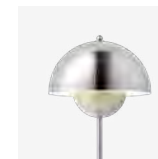

Flowerpot <sup>VP3</sup>  
Verner Panton  
1968

**VERSO**

H: 50 cm / 19.7 in

Shade Ø: 23cm / 9.1in

# Flowerpot<sup>VP3</sup> Verner Panton 1968

**Product category**  
Table Lamp

**Environment**  
Indoor

**Material**  
Lacquered steel with 2 meter clear PVC cord.

**Production process**  
The two shades are made from deep drawn metal.

→ **Stock item**

Cobalt Blue, Swim Blue, Mustard, Dark Plum, Grey Beige, Tangy Pink, Matt Black, Matt Light Grey, Matt White, Stone Blue, Vermilion Red, Signal Green, Brass-plated, Chrome-plated. Due to variation in material, a slight tone difference may occur.

→ Matt Light Grey

→ Matt Black

→ Matt White

→ Stone Blue

→ Grey Beige

→ Brass-plated

→ Chrome-plated