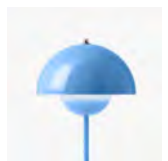

Flowerpot <sup>VP3</sup>  
Verner Panton  
1968

**VERSO**

H: 50 cm / 19.7 in

Shade Ø: 23cm / 9.1in

# Flowerpot<sup>VP3</sup> Verner Panton 1968

**Product category**  
Table Lamp

**Environment**  
Indoor

**Material**  
Lacquered steel with 2 meter clear PVC cord.

**Production process**  
The two shades are made from deep drawn metal.

→ **Stock item**

Cobalt Blue, Swim Blue, Mustard, Dark Plum, Grey Beige, Tangy Pink, Matt Black, Matt Light Grey, Matt White, Stone Blue, Vermilion Red, Signal Green, Brass-plated, Chrome-plated. Due to variation in material, a slight tone difference may occur.

**Related products**

→ Cobalt Blue

→ Mustard

→ Dark Plum

→ Tangy Pink

→ Swim Blue

→ Signal Green

→ Vermilion Red