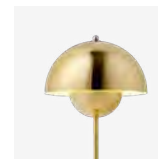

Flowerpot <sup>VP3</sup>  
Verner Panton  
1968

**VERSO**

H: 50 cm / 19.7 in

Shade Ø: 23cm / 9.1in

# Flowerpot<sup>VP3</sup> Verner Panton 1968

**Product category**  
Table Lamp

**Environment**  
Indoor

**Material**  
Lacquered steel with 2 meter clear PVC cord.

**Production process**  
The two shades are made from deep drawn metal.

→ **Stock item**

Cobalt Blue, Swim Blue, Mustard, Dark Plum, Grey Beige, Tangy Pink, Matt Black, Matt Light Grey, Matt White, Stone Blue, Vermilion Red, Signal Green, Brass-plated, Chrome-plated. Due to variation in material, a slight tone difference may occur.

→ Matt Light Grey

→ Matt Black

→ Matt White

→ Stone Blue

→ Grey Beige

→ Brass-plated

→ Chrome-plated