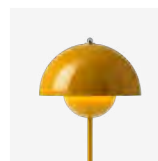

Flowerpot <sup>VP3</sup>  
Verner Panton  
1968

**VERSO**

H: 50 cm / 19.7 in

Shade Ø: 23cm / 9.1in

# Flowerpot<sup>VP3</sup> Verner Panton 1968

**Product category**  
Table Lamp

**Environment**  
Indoor

**Material**  
Lacquered steel with 2 meter clear PVC cord.

**Production process**  
The two shades are made from deep drawn metal.

→ **Stock item**

Cobalt Blue, Swim Blue, Mustard, Dark Plum, Grey Beige, Tangy Pink, Matt Black, Matt Light Grey, Matt White, Stone Blue, Vermilion Red, Signal Green, Brass-plated, Chrome-plated. Due to variation in material, a slight tone difference may occur.

**Related products**

→ Cobalt Blue

→ Mustard

→ Dark Plum

→ Tangy Pink

→ Swim Blue

→ Signal Green

→ Vermilion Red