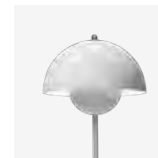

# Flowerpot<sup>VP3</sup> Verner Panton 1968

**Product category**  
Table Lamp

**Environment**  
Indoor

**Material**  
Lacquered steel with 2 meter clear PVC cord.

**Production process**  
The two shades are made from deep drawn metal.

→ **Stock item**

Cobalt Blue, Swim Blue, Mustard, Dark Plum, Grey Beige, Tangy Pink, Matt Black, Matt Light Grey, Matt White, Stone Blue, Vermilion Red, Signal Green, Brass-plated, Chrome-plated. Due to variation in material, a slight tone difference may occur.

**Related products**

→ Cobalt Blue

→ Mustard

→ Dark Plum

→ Tangy Pink

→ Swim Blue

→ Signal Green

→ Vermilion Red

→ Matt Light Grey

→ Matt Black

→ Matt White

→ Stone Blue

→ Grey Beige

→ Brass-plated

→ Chrome-plated