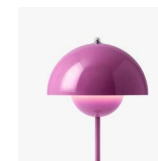

Flowerpot <sup>VP3</sup>  
Verner Panton  
1968

**VERSO**

H: 50 cm / 19.7 in

Shade Ø: 23cm / 9.1in

# Flowerpot<sup>VP3</sup> Verner Panton 1968

**Product category**  
Table Lamp

**Environment**  
Indoor

**Material**  
Lacquered steel with 2 meter clear PVC cord.

**Production process**  
The two shades are made from deep drawn metal.

→ **Stock item**

Cobalt Blue, Swim Blue, Mustard, Dark Plum, Grey Beige, Tangy Pink, Matt Black, Matt Light Grey, Matt White, Stone Blue, Vermilion Red, Signal Green, Brass-plated, Chrome-plated. Due to variation in material, a slight tone difference may occur.

**Related products**

→ Cobalt Blue

→ Mustard

→ Dark Plum

→ Tangy Pink

→ Swim Blue

→ Signal Green

→ Vermilion Red