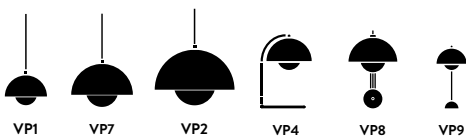

H: 50 cm / 19.7 in

Shade Ø: 23cm / 9.1in

Flowerpot^{VP3} Verner Panton 1968

Product category
Table Lamp

Environment
Indoor

Material
Lacquered steel with 2 meter clear PVC cord.

Production process
The two shades are made from deep drawn metal.

Dimensions
Ø: 23cm / 9.1in, H: 50cm / 19.7in

Packaging dimensions
H: 45.0cm / 17.7in, W: 29.0cm / 11.4in,
D: 26.0cm / 10.2in

Colli quantity
1 pc

Weight
Product: 4.5 kg. / Incl. packaging: 5.8 kg

Voltage
220-240V - 50Hz

Light source
E27 Max 40 Watt. Bulb is not included.

Certifications

Cord length
200cm / 78.7in

Cleaning Instructions
Clean with soft dry cloth. Always switch off the electricity supply before cleaning.

→ **Stock item**

Cobalt Blue, Swim Blue, Mustard, Dark Plum, Grey Beige, Tangy Pink, Matt Black, Matt Light Grey, Matt White, Stone Blue, Vermilion Red, Signal Green, Brass-plated, Chrome-plated. Due to variation in material, a slight tone difference may occur.

Related products

→ Cobalt Blue