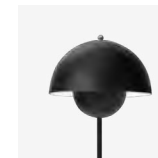

# Flowerpot<sup>VP3</sup> Verner Panton 1968

**Product category**  
Table Lamp

**Environment**  
Indoor

**Material**  
Lacquered steel with 2 meter clear PVC cord.

**Production process**  
The two shades are made from deep drawn metal.

→ **Stock item**

Cobalt Blue, Swim Blue, Mustard, Dark Plum, Grey Beige, Tangy Pink, Matt Black, Matt Light Grey, Matt White, Stone Blue, Vermilion Red, Signal Green, Brass-plated, Chrome-plated. Due to variation in material, a slight tone difference may occur.

**Related products**

→ Cobalt Blue

→ Mustard

→ Dark Plum

→ Tangy Pink

→ Swim Blue

→ Signal Green

→ Vermilion Red

→ Matt Light Grey

→ Matt Black

→ Matt White

→ Stone Blue

→ Grey Beige

→ Brass-plated

→ Chrome-plated