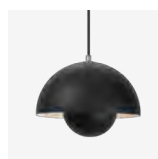

Flowerpot <sup>VP2</sup>  
Verner Panton  
1968

**VERSO**

# Flowerpot<sup>VP2</sup> Verner Panton 1968

## → Stock item

Matt White, Matt Black, Grey Beige, Stone Blue, Vermilion Red, Flowerpot Pattern.

Due to variation in material, a slight tone difference may occur.

→ Matt White

→ Matt Black

→ Grey Beige

→ Stone Blue