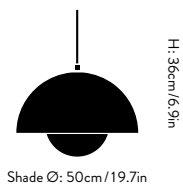

Flowerpot^{VP2} Verner Panton 1968

Product category

Pendant

Environment

Indoor

Material

Lacquered metal with 3 meter fabric cord.

Production process

The two shades are made from deep drawn metal.

Dimensions

Ø: 50cm / 19.7in, H: 36cm / 14.2in

Packaging dimensions

H: 31cm / 12.2in, W: 53.0cm / 20.9in,
D: 53.0cm / 20.9in

Colli quantity

1 pc

Weight

Product: 3.40 kg. / Incl. packaging: 5.4 kg

Voltage

220-240V - 50Hz

Light source

E27 Max 40 Watt. Bulb is not included.

Certifications

Canopy

Included

Cord length

300cm / 118.1in

Cleaning Instructions

Clean with soft dry cloth. Always switch off the electricity supply before cleaning.

→ Stock item

Matt White, Matt Black, Grey Beige, Stone Blue, Vermilion Red, Flowerpot Pattern.

Due to variation in material, a slight tone difference may occur.

Related products