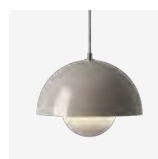

Flowerpot <sup>VP2</sup>  
Verner Panton  
1968

**VERSO**

# Flowerpot<sup>VP2</sup> Verner Panton 1968

## → Stock item

Matt White, Matt Black, Grey Beige, Stone Blue, Vermilion Red, Flowerpot Pattern.

Due to variation in material, a slight tone difference may occur.

→ Matt White

→ Matt Black

→ Grey Beige

→ Stone Blue