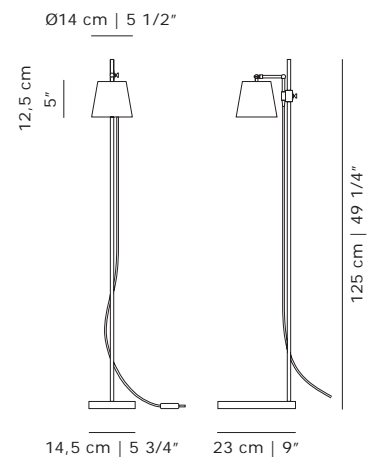

ARTICLE CODES

201417	Steel Lab Light floor, black