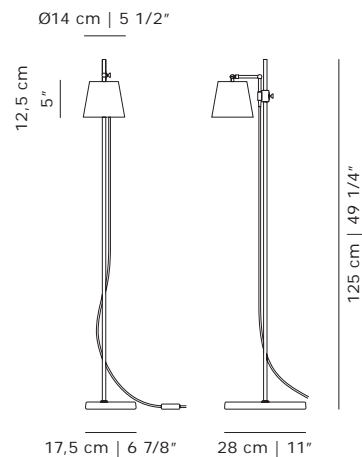

The Lab Light design came about from a genuine fascination with laboratory equipment and with all those fantastic clamps and levers – the perfect place to start designing a multi-functional lamp.

The base is porcelain, the stem is painted steel, and the lampshade and rotating arm is brass.

PRODUCT DATA

Design	Anatomy Design. 2010
Product type	Floor lamp
Environment	Indoor
Materials	Lamp head in brushed brass with clear lacquer, stem in steel with powder coating, base in white porcelain
Cord	3,5m black rubber cord with dimmer
Light source	6,1W 757 lm 3.000K LED CRI>90 (built-in) 40° reflector
Power supply	Switching 230V/110V (included) EU/UK/AU/US/JP/CN plugs included
Certifications	CE, UL

DELIVERY

Lead time	Stock (if backorder: 20 weeks)

ARTICLE CODE

200942	Lab Light floor