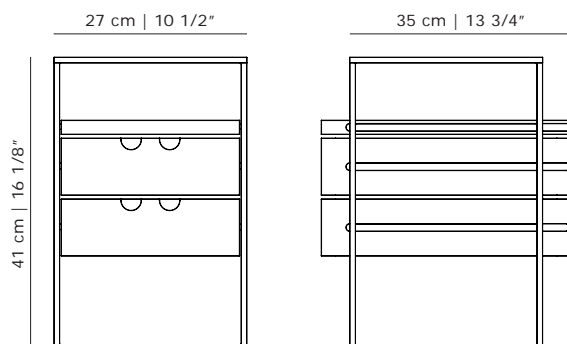

DELIVERY

Lead time	Stock (if backorder: 8 to 10 weeks)