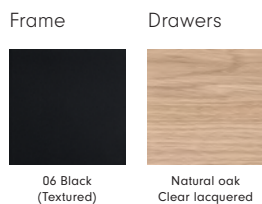

The foundation of the Cache series, part of Paul McCobb's extensive Planner series, is a beautifully simplistic and easy table with slim and straight steel legs, stripped from any details or ornament, leaving only small drawers that can be mounted individually or grouped on either side of the table for small keepings.

If more storage and distinctiveness is needed, add the second piece in the series, the two-drawer organizer that resides on a slender leg construction as the table itself and has the same playful two-finger opening system as the drawers in the desk. The Desk Organizer can be placed on the desk or used as a stand-alone item next to sofas or beds.

PRODUCT DATA

Design	Paul McCobb. 1952
Product type	Storage unit
Environment	Indoor
Materials	Frame in steel with black powder coating, drawers in solid oak with clear lacquer

ARTICLE CODE

201191	Cache desk organiser

DELIVERY

Lead time	Stock (if backorder: 8 to 10 weeks)