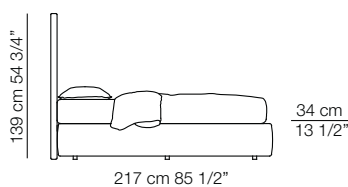

Palazzo bed
Neptunia chair
Ponti writing desk
Sigmund bench

Palazzo bed
Goya small table

PALAZZO

Letto
Bed

Kit pannelli laterali
Side panels kit

133 / 153 / 173 / 193 / 213 cm
52 1/2" / 60 1/4" / 68" / 76" / 84"

Mattress 120 x 200 cm - 47 1/4 x 79"
Mattress 140 x 200 cm - 55 x 79"
Mattress 160 x 200 cm - 63 x 79"
Mattress 180 x 200 cm - 71 x 79"
Mattress 200 x 200 cm - 79 x 79"