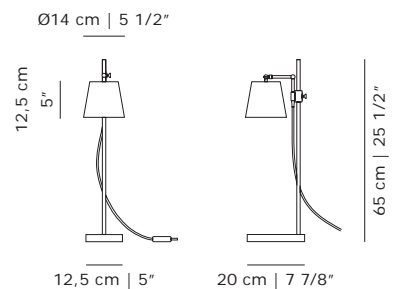

ARTICLE CODE

201416	Steel Lab Light table, black