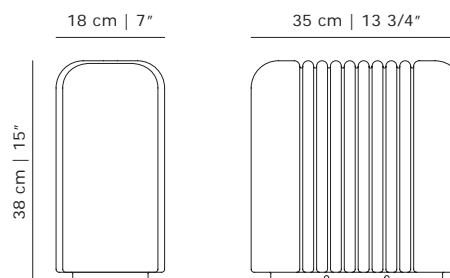

DELIVERY

Lead time	Stock (if backorder: 20 weeks)