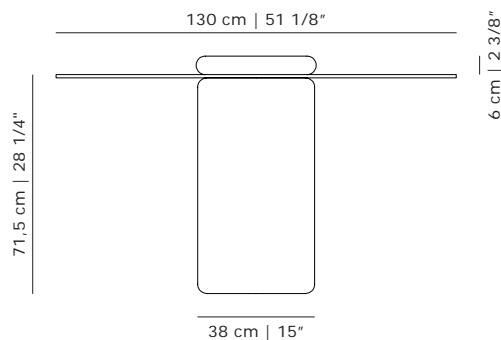

Castore is a glass and marble table by Italian architect, sculptor and designer Angelo Mangiarotti. Designed in 1975 for Sorgente dei Mobili, the distinct design is now presented by Karakter, available as a 130cm dining table.

The round glass top rests on a heavy marble pillar, and visually, Mangiarotti would have it seem that only a small marble bowl on top of the glass plate is holding it in place. The rounded corners on both the pillar and the bowl adds a sense of softness to the otherwise heavy aesthetics of the marble.

The marble bowl can be removed and used as an individual element. However, keeping it as an integral part of the design, you can enjoy additional rounded corners, as the bowl reflects in the glass table top.

PRODUCT DATA

Design	Angelo Mangiarotti. 1975
Product type	Dining table
Environment	Indoor
Materials	Pillar and bowl in marble, table top in 10mm tempered glass, felt underneath the pillar, cork underneath the bowl

DELIVERY

Lead time	16 to 18 weeks

ARTICLE CODES

201824	Castore dining table Ø130, Bianco Carrara / clear glass
201728	Castore dining table Ø130, Bianco Carrara / smoked glass
201827	Castore dining table Ø130, Nero Marquina / clear glass
201828	Castore dining table Ø130, Nero Marquina / smoked glass
201826	Castore dining table Ø130, Pietra Grey / clear glass
201825	Castore dining table Ø130, Pietra Grey / smoked glass

Marbles

Table tops