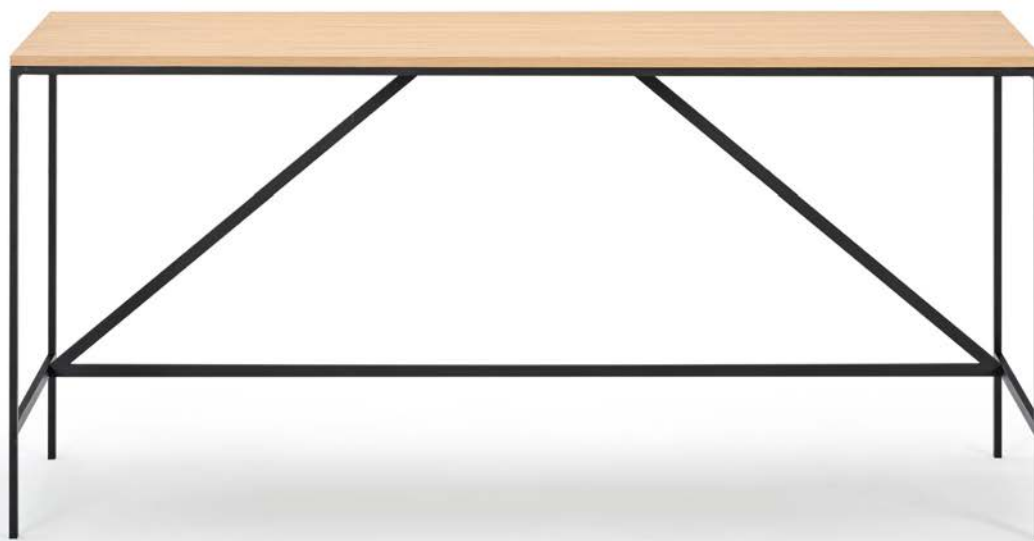

Cache console

Design Paul McCobb

Year 1952

Paul McCobb

Paul McCobb (1917-1969) was one of the leading contemporary furniture designers on the American design scene in the 1950s and 1960s. Over a timespan of twenty years he designed an impressive range of multi-functional furniture, accessories and textiles, as well as several notable interior design projects. McCobb often offered a playful take on traditional forms with hints of Scandinavian craftsmanship and international style clarity, often made with affordable and robust materials such as iron, solid wood and durable upholstery. Since McCobb's early death in 1969 his designs have not been in production, but are now making their way back.

The foundation of the Cache series, part of Paul McCobb's extensive Planner series, is a beautifully simplistic and easy table with slim and straight steel legs, stripped from any details or ornament, leaving only small drawers that can be mounted individually or grouped on either side of the table for small keepings. The series is complimented with the matching Desk Organiser with two drawers and a shelf supported by a steel frame.

PRODUCT DATA

Design	Paul McCobb. 1952
Product type	Table / console
Environment	Indoor
Materials	Frame in steel with textured black powder coating, table top in oak veneer with clear lacquer, optional drawers in solid oak with clear lacquer

DELIVERY

Lead time	Stock (if backorder: 8 to 10 weeks)
Packing	Flat packed

ARTICLE CODES

201184	Cache console, oak (without drawers)
201606	Set of two drawers, oak

Frame Table top + drawers

06 Black
(Textured)