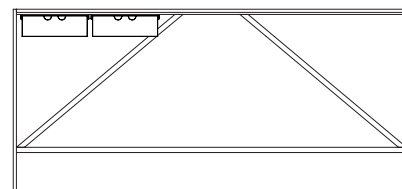

ARTICLE CODES

201184	Cache console, oak (without drawers)
201606	Set of two drawers, oak

Frame   Table top + drawers