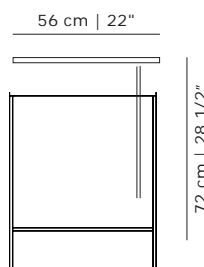

ARTICLE CODES

201184	Cache console, oak (without drawers)
201606	Set of two drawers, oak

Frame   Table top + drawers