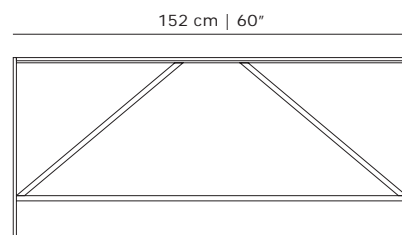

ARTICLE CODES

201184	Cache console, oak (without drawers)
201606	Set of two drawers, oak

Frame   Table top + drawers