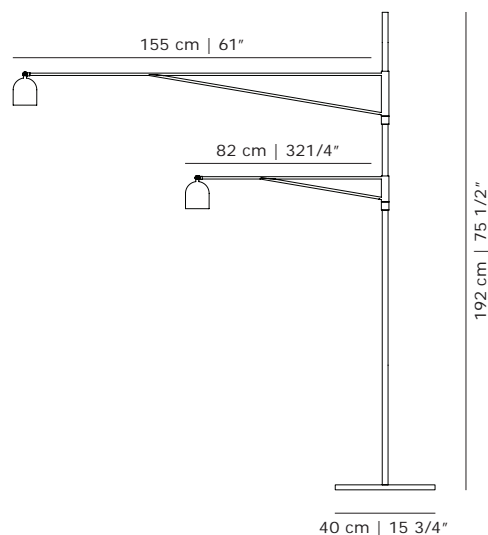

PRODUCT DATA

Design	Anatomy Design. 2012
Product type	Floor lamp
Environment	Indoor
Materials	Steel and aluminium with black powder coating
Cord (short arm)	3.9m black rubber cord with floor tap dimmer
Cord (long arm)	4.3m black rubber cord with floor tap dimmer
Light source	2 x 6,1W 757 lm 3,000K LED CRI>90 (built-in) 40° reflector
Power supply	Switching 230V/110V (included) EU/UK/AU/US/JP/CN plugs included
Certifications	CE, UL

DELIVERY

Lead time	Stock (if backorder: 20 weeks)
-----------	--------------------------------

ARTICLE CODE

200299	Awkward Light floor, black
--------	----------------------------

Quirky and slightly off, Awkward is a floor lamp with a deliberately peculiar anatomy - its long, slender arms reaching to illuminate two areas in close proximity: two sides of a sofa or both an armchair and a desk.