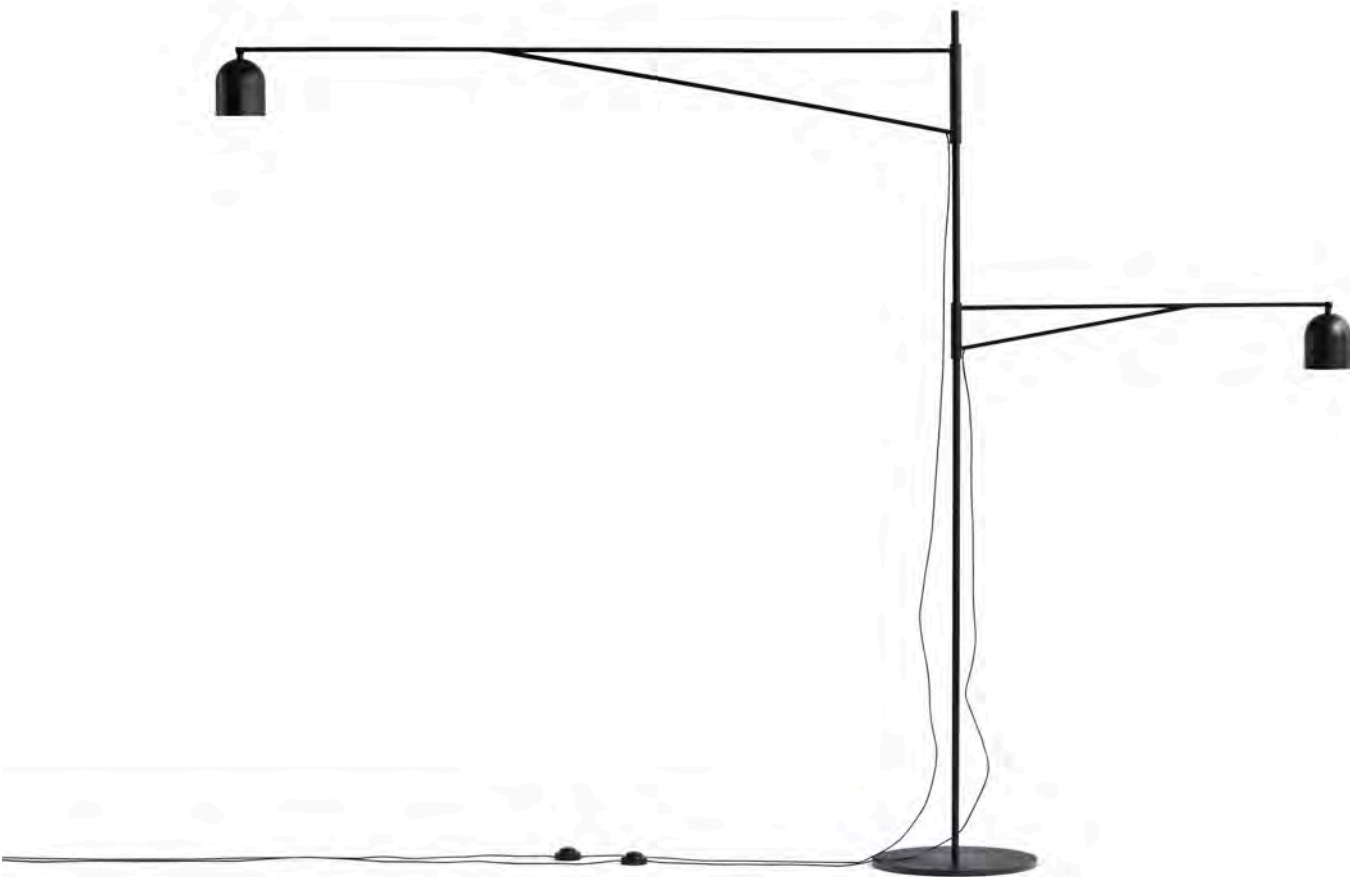

Awkward Light floor

Design Anatomy Design

Year 2012

Anatomy Design

Pragmatic and utilitarian in their approach, South African interior design duo, Anatomy Design, led by Megan Hesse and Andrea Kleinloog draw from a distinctly African sensibility, infused with inspirations from European style. Working out of Cape Town and Johannesburg, their interior design practice and product design has earned them numerous awards and continues to develop interiors for private and corporate clients alike while also engaging in their industry, spearheading the new creative industry hub and event, Design Joburg.

PRODUCT DATA

Design	Anatomy Design. 2012
Product type	Floor lamp
Environment	Indoor
Materials	Steel and aluminium with black powder coating
Cord (short arm)	3.9m black rubber cord with floor tap dimmer
Cord (long arm)	4.3m black rubber cord with floor tap dimmer
Light source	2 x 6,1W 757 lm 3,000K LED CRI>90 (built-in) 40° reflector
Power supply	Switching 230V/110V (included) EU/UK/AU/US/JP/CN plugs included
Certifications	CE, UL

DELIVERY

Lead time	Stock (if backorder: 20 weeks)
-----------	--------------------------------

ARTICLE CODE

200299	Awkward Light floor, black
--------	----------------------------

Quirky and slightly off, Awkward is a floor lamp with a deliberately peculiar anatomy - its long, slender arms reaching to illuminate two areas in close proximity: two sides of a sofa or both an armchair and a desk.