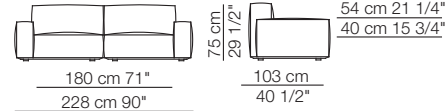

Divani Sofas