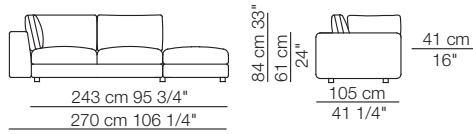

Low land version "L" sofa

Island small table

Ladle armchair

Rubycon sideboard

Low land version "L" sofa
Island small table

Sofa with low standard armrests - version "L"

Sofa with high armrests - version "H"

LOW LAND

Divani
Sofas

Elementi con 1 bracciolo
Units with 1 armrest

Elementi senza braccioli
Units without armrests

Low land version "H" sofa

Elementi angolo con 1 bracciolo
Corner units with 1 armrest

Elementi isola con angolo
Isle units with corner