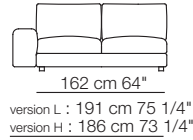

Low land version "L" sofa

Island small table

Ladle armchair

Rubycon sideboard

Low land version "L" sofa
Island small table

Sofa with low standard armrests - version "L"

Sofa with high armrests - version "H"

LOW LAND

Divani
Sofas

Elementi con 1 bracciolo
Units with 1 armrest

Elementi senza braccioli
Units without armrests

Low land version "H" sofa

Elementi angolo con 1 bracciolo
Corner units with 1 armrest

Elementi isola con angolo
Isle units with corner