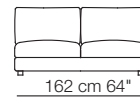

Low land version "L" sofa

Island small table

Ladle armchair

Rubycon sideboard

Low land version "L" sofa
Island small table

Sofa with low standard armrests - version "L"

Sofa with high armrests - version "H"

LOW LAND

Divani
Sofas

Elementi con 1 bracciolo
Units with 1 armrest

Elementi senza braccioli
Units without armrests

Low land version "H" sofa

Elementi angolo con 1 bracciolo
Corner units with 1 armrest

Elementi isola con angolo
Isle units with corner