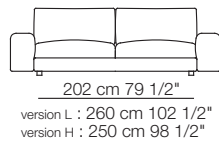

Low land version "L" sofa

Island small table

Ladle armchair

Rubycon sideboard

Low land version "L" sofa
Island small table

Sofa with low standard armrests - version "L"

Sofa with high armrests - version "H"

LOW LAND

Divani
Sofas

Elementi con 1 bracciolo
Units with 1 armrest

Elementi senza braccioli
Units without armrests

Low land version "H" sofa

Elementi angolo con 1 bracciolo
Corner units with 1 armrest

Elementi isola con angolo
Isle units with corner