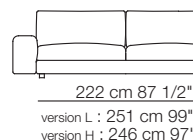

Low land version "L" sofa

Island small table

Ladle armchair

Rubycon sideboard

Low land version "L" sofa
Island small table

Sofa with low standard armrests - version "L"

Sofa with high armrests - version "H"

LOW LAND

Divani
Sofas

Elementi con 1 bracciolo
Units with 1 armrest

Elementi senza braccioli
Units without armrests

Low land version "H" sofa

Elementi angolo con 1 bracciolo
Corner units with 1 armrest

Elementi isola con angolo
Isle units with corner