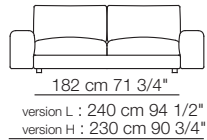

Low land version "L" sofa

Island small table

Ladle armchair

Rubycon sideboard

Low land version "L" sofa
Island small table

Sofa with low standard armrests - version "L"

Sofa with high armrests - version "H"

LOW LAND

Divani
Sofas

Elementi con 1 bracciolo
Units with 1 armrest

Elementi senza braccioli
Units without armrests

Low land version "H" sofa

Elementi angolo con 1 bracciolo
Corner units with 1 armrest

Elementi isola con angolo
Isle units with corner