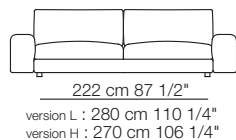

Low land version "L" sofa

Island small table

Ladle armchair

Rubycon sideboard

Low land version "L" sofa
Island small table

Sofa with low standard armrests - version "L"

Sofa with high armrests - version "H"

LOW LAND

Divani
Sofas

Elementi con 1 bracciolo
Units with 1 armrest

Elementi senza braccioli
Units without armrests

Low land version "H" sofa

Elementi angolo con 1 bracciolo
Corner units with 1 armrest

Elementi isola con angolo
Isle units with corner