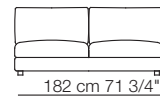

Low land version "L" sofa

Island small table

Ladle armchair

Rubycon sideboard

Low land version "L" sofa
Island small table

Sofa with low standard armrests - version "L"

Sofa with high armrests - version "H"

LOW LAND

Divani
Sofas

Elementi con 1 bracciolo
Units with 1 armrest

Elementi senza braccioli
Units without armrests

Low land version "H" sofa

Elementi angolo con 1 bracciolo
Corner units with 1 armrest

Elementi isola con angolo
Isle units with corner