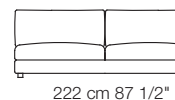

Low land version "L" sofa

Island small table

Ladle armchair

Rubycon sideboard

Low land version "L" sofa
Island small table

Sofa with low standard armrests - version "L"

Sofa with high armrests - version "H"

LOW LAND

Divani
Sofas

Elementi con 1 bracciolo
Units with 1 armrest

Elementi senza braccioli
Units without armrests

Low land version "H" sofa

Elementi angolo con 1 bracciolo
Corner units with 1 armrest

Elementi isola con angolo
Isle units with corner