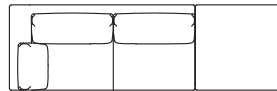

Low land version "L" sofa

Island small table

Ladle armchair

Rubycon sideboard

Low land version "L" sofa
Island small table

Sofa with low standard armrests - version "L"

Sofa with high armrests - version "H"

LOW LAND

Divani
Sofas

Elementi con 1 bracciolo
Units with 1 armrest

Elementi senza braccioli
Units without armrests

Low land version "H" sofa

Elementi angolo con 1 bracciolo
Corner units with 1 armrest

Elementi isola con angolo
Isle units with corner