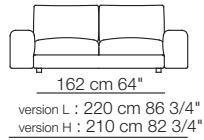

Low land version "L" sofa

Island small table

Ladle armchair

Rubycon sideboard

Low land version "L" sofa
Island small table

Sofa with low standard armrests - version "L"

Sofa with high armrests - version "H"

LOW LAND

Divani
Sofas

Elementi con 1 bracciolo
Units with 1 armrest

Elementi senza braccioli
Units without armrests

Low land version "H" sofa

Elementi angolo con 1 bracciolo
Corner units with 1 armrest

Elementi isola con angolo
Isle units with corner