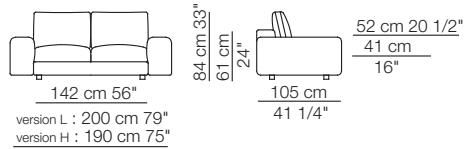

LOW LAND

Divani
Sofas

Elementi con 1 bracciolo
Units with 1 armrest

Elementi senza braccioli
Units without armrests