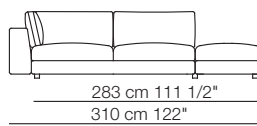

Low land version "L" sofa

Island small table

Ladle armchair

Rubycon sideboard

Low land version "L" sofa
Island small table

Sofa with low standard armrests - version "L"

Sofa with high armrests - version "H"

LOW LAND

Divani
Sofas

Elementi con 1 bracciolo
Units with 1 armrest

Elementi senza braccioli
Units without armrests

Low land version "H" sofa

Elementi angolo con 1 bracciolo
Corner units with 1 armrest

Elementi isola con angolo
Isle units with corner