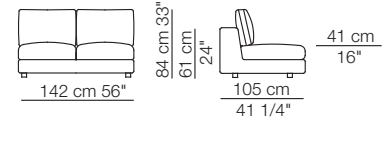

Low land version "L" sofa

Island small table

Ladle armchair

Rubycon sideboard

Low land version "L" sofa
Island small table

Sofa with low standard armrests - version "L"

Sofa with high armrests - version "H"

LOW LAND

Divani
Sofas

Elementi con 1 bracciolo
Units with 1 armrest

Elementi senza braccioli
Units without armrests

Low land version "H" sofa

Elementi angolo con 1 bracciolo
Corner units with 1 armrest

Elementi isola con angolo
Isle units with corner