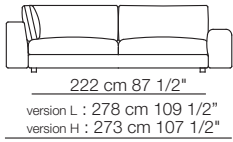

Low land version "L" sofa

Island small table

Ladle armchair

Rubycon sideboard

Low land version "L" sofa
Island small table

Sofa with low standard armrests - version "L"

Sofa with high armrests - version "H"

LOW LAND

Divani
Sofas

Elementi con 1 bracciolo
Units with 1 armrest

Elementi senza braccioli
Units without armrests

Low land version "H" sofa

Elementi angolo con 1 bracciolo
Corner units with 1 armrest

Elementi isola con angolo
Isle units with corner