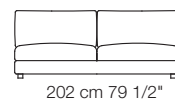

Low land version "L" sofa

Island small table

Ladle armchair

Rubycon sideboard

Low land version "L" sofa
Island small table

Sofa with low standard armrests - version "L"

Sofa with high armrests - version "H"

LOW LAND

Divani
Sofas

Elementi con 1 bracciolo
Units with 1 armrest

Elementi senza braccioli
Units without armrests

Low land version "H" sofa

Elementi angolo con 1 bracciolo
Corner units with 1 armrest

Elementi isola con angolo
Isle units with corner