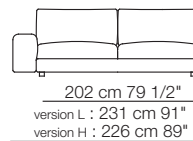

Low land version "L" sofa

Island small table

Ladle armchair

Rubycon sideboard

Low land version "L" sofa
Island small table

Sofa with low standard armrests - version "L"

Sofa with high armrests - version "H"

LOW LAND

Divani
Sofas

Elementi con 1 bracciolo
Units with 1 armrest

Elementi senza braccioli
Units without armrests

Low land version "H" sofa

Elementi angolo con 1 bracciolo
Corner units with 1 armrest

Elementi isola con angolo
Isle units with corner