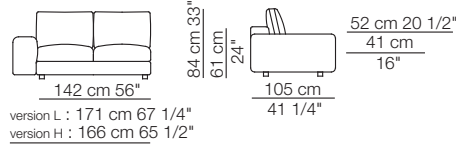

LOW LAND

Divani
Sofas

Elementi con 1 bracciolo
Units with 1 armrest

Elementi senza braccioli
Units without armrests