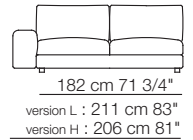

Low land version "L" sofa

Island small table

Ladle armchair

Rubycon sideboard

Low land version "L" sofa
Island small table

Sofa with low standard armrests - version "L"

Sofa with high armrests - version "H"

LOW LAND

Divani
Sofas

Elementi con 1 bracciolo
Units with 1 armrest

Elementi senza braccioli
Units without armrests

Low land version "H" sofa

Elementi angolo con 1 bracciolo
Corner units with 1 armrest

Elementi isola con angolo
Isle units with corner