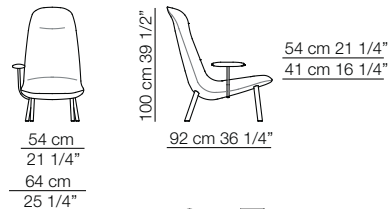

Leafo armchair
Arcolor small table

Leafo armchair
 Tokio sofa
 Goya small table
 Arcolor small table

LEAFO

Poltrona senza braccioli
Armchair without armrests

Poltrona con 1 bracciolo (destro o sinistro)
Armchair with 1 armrest (right or left)