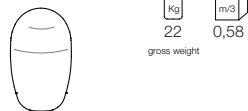

Leafo armchair
Arcolor small table

Leafo armchair
 Tokio sofa
 Goya small table
 Arcolor small table

LEAFO

Poltrona senza braccioli
Armchair without armrests

Poltrona con 1 bracciolo (destro o sinistro)
Armchair with 1 armrest (right or left)