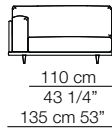

Divani Sofas

77 cm
30 1/4"
69 cm 27"

57 cm 22 1/2"
40 cm 15 3/4"

Versione in cuoio
Cow hide version

Elementi con 1 bracciolo Units with 1 armrest

77 cm
30 1/4"
69 cm 27"

57 cm 22 1/2"
40 cm 15 3/4"

Elementi senza braccioli Units without armrests

77 cm
30 1/4"
69 cm 27"

40 cm 15 3/4"

Elementi angolo Corner units

77 cm
30 1/4"
69 cm 27"

57 cm 22 1/2"
40 cm 15 3/4"

Versione in cuoio
Cow hide version

Chaise longue con 1 bracciolo Chaise longue with 1 armrest