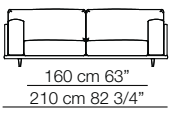

Divani Sofas

77 cm
30 1/4"
69 cm 27"

57 cm 22 1/2"
40 cm 15 3/4"

Versione in cuoio
Cow hide version

Elementi con 1 bracciolo Units with 1 armrest

77 cm
30 1/4"
69 cm 27"

57 cm 22 1/2"
40 cm 15 3/4"

Elementi senza braccioli Units without armrests