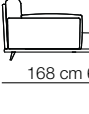

Divani Sofas

77 cm
30 1/4"
69 cm 27"

57 cm 22 1/2"
40 cm 15 3/4"

Versione in cuoio
Cow hide version

Elementi con 1 bracciolo Units with 1 armrest

77 cm
30 1/4"
69 cm 27"

57 cm 22 1/2"
40 cm 15 3/4"

Elementi senza braccioli Units without armrests

77 cm
30 1/4"
69 cm 27"

40 cm 15 3/4"

Elementi angolo Corner units

77 cm
30 1/4"
69 cm 27"

57 cm 22 1/2"
40 cm 15 3/4"

Versione in cuoio
Cow hide version

Chaise longue con 1 bracciolo Chaise longue with 1 armrest

77 cm
30 1/4"
69 cm 27"

40 cm
15 3/4"

Versione in cuoio
Cow hide version

Pouf

40 cm
15 3/4"

FRAME

Composizioni
Compositions