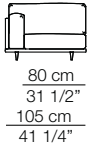

Divani Sofas

77 cm
30 1/4"
69 cm 27"

57 cm 22 1/2"
40 cm 15 3/4"

Versione in cuoio
Cow hide version

Elementi con 1 bracciolo Units with 1 armrest

77 cm
30 1/4"
69 cm 27"

57 cm 22 1/2"
40 cm 15 3/4"

Elementi senza braccioli Units without armrests

77 cm
30 1/4"
69 cm 27"

40 cm 15 3/4"

Elementi angolo Corner units

77 cm
30 1/4"
69 cm 27"

57 cm 22 1/2"
40 cm 15 3/4"

Versione in cuoio
Cow hide version

Chaise longue con 1 bracciolo Chaise longue with 1 armrest

77 cm
30 1/4"
69 cm 27"

40 cm
15 3/4"

Versione in cuoio
Cow hide version

Pouf

40 cm
15 3/4"

FRAME

Composizioni
Compositions