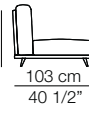

Divani Sofas

77 cm
30 1/4"
69 cm 27"

57 cm 22 1/2"
40 cm 15 3/4"

Versione in cuoio
Cow hide version

Elementi con 1 bracciolo Units with 1 armrest

77 cm
30 1/4"
69 cm 27"

57 cm 22 1/2"
40 cm 15 3/4"

Elementi senza braccioli Units without armrests

77 cm
30 1/4"
69 cm 27"

40 cm 15 3/4"

Elementi angolo Corner units

77 cm
30 1/4"
69 cm 27"

57 cm 22 1/2"
40 cm 15 3/4"

Versione in cuoio
Cow hide version

Chaise longue con 1 bracciolo Chaise longue with 1 armrest