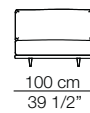

Divani Sofas

77 cm
30 1/4"
69 cm 27"

57 cm 22 1/2"
40 cm 15 3/4"

Versione in cuoio
Cow hide version

Elementi con 1 bracciolo Units with 1 armrest

77 cm
30 1/4"
69 cm 27"

57 cm 22 1/2"
40 cm 15 3/4"

Elementi senza braccioli Units without armrests

77 cm
30 1/4"
69 cm 27"

40 cm 15 3/4"

Elementi angolo Corner units

77 cm
30 1/4"
69 cm 27"

57 cm 22 1/2"
40 cm 15 3/4"

Versione in cuoio
Cow hide version

Chaise longue con 1 bracciolo Chaise longue with 1 armrest