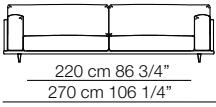

Divani Sofas

77 cm
30 1/4"
69 cm 27"

57 cm 22 1/2"
40 cm 15 3/4"

Versione in cuoio
Cow hide version

Elementi con 1 bracciolo Units with 1 armrest

77 cm
30 1/4"
69 cm 27"

57 cm 22 1/2"
40 cm 15 3/4"

Elementi senza braccioli Units without armrests