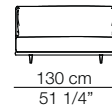

Divani Sofas

77 cm
30 1/4"
69 cm 27"

57 cm 22 1/2"
40 cm 15 3/4"

Versione in cuoio
Cow hide version

Elementi con 1 bracciolo Units with 1 armrest

77 cm
30 1/4"
69 cm 27"

57 cm 22 1/2"
40 cm 15 3/4"

Elementi senza braccioli Units without armrests

77 cm
30 1/4"
69 cm 27"

40 cm 15 3/4"

Elementi angolo Corner units

77 cm
30 1/4"
69 cm 27"

57 cm 22 1/2"
40 cm 15 3/4"

Versione in cuoio
Cow hide version

Chaise longue con 1 bracciolo Chaise longue with 1 armrest