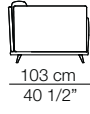

Divani Sofas

77 cm
30 1/4"
69 cm 27"

57 cm 22 1/2"
40 cm 15 3/4"

Versione in cuoio
Cow hide version

Elementi con 1 bracciolo Units with 1 armrest

77 cm
30 1/4"
69 cm 27"

57 cm 22 1/2"
40 cm 15 3/4"

Elementi senza braccioli Units without armrests

77 cm
30 1/4"
69 cm 27"

40 cm 15 3/4"

Elementi angolo Corner units

77 cm
30 1/4"
69 cm 27"

57 cm 22 1/2"
40 cm 15 3/4"

Versione in cuoio
Cow hide version

Chaise longue con 1 bracciolo Chaise longue with 1 armrest

77 cm
30 1/4"
69 cm 27"

40 cm
15 3/4"

Versione in cuoio
Cow hide version

Pouf

40 cm
15 3/4"

FRAME

Composizioni
Compositions