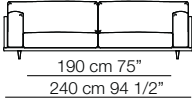

Divani Sofas

77 cm
30 1/4"
69 cm 27"

57 cm 22 1/2"
40 cm 15 3/4"

Versione in cuoio
Cow hide version

Elementi con 1 bracciolo Units with 1 armrest

77 cm
30 1/4"
69 cm 27"

57 cm 22 1/2"
40 cm 15 3/4"

Elementi senza braccioli Units without armrests

77 cm
30 1/4"
69 cm 27"

40 cm 15 3/4"

Elementi angolo Corner units

77 cm
30 1/4"
69 cm 27"

57 cm 22 1/2"
40 cm 15 3/4"

Versione in cuoio
Cow hide version

Chaise longue con 1 bracciolo Chaise longue with 1 armrest