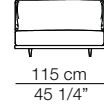

Divani Sofas

77 cm
30 1/4"
69 cm 27"

57 cm 22 1/2"
40 cm 15 3/4"

Versione in cuoio
Cow hide version

Elementi con 1 bracciolo Units with 1 armrest

77 cm
30 1/4"
69 cm 27"

57 cm 22 1/2"
40 cm 15 3/4"

Elementi senza braccioli Units without armrests

77 cm
30 1/4"
69 cm 27"

40 cm 15 3/4"

Elementi angolo Corner units

77 cm
30 1/4"
69 cm 27"

57 cm 22 1/2"
40 cm 15 3/4"

Versione in cuoio
Cow hide version

Chaise longue con 1 bracciolo Chaise longue with 1 armrest