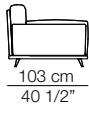

Divani Sofas

77 cm
30 1/4"
69 cm 27"

57 cm 22 1/2"
40 cm 15 3/4"

Versione in cuoio
Cow hide version

Elementi con 1 bracciolo Units with 1 armrest

77 cm
30 1/4"
69 cm 27"

57 cm 22 1/2"
40 cm 15 3/4"

Elementi senza braccioli Units without armrests

77 cm
30 1/4"
69 cm 27"

40 cm 15 3/4"

Elementi angolo Corner units

77 cm
30 1/4"
69 cm 27"

57 cm 22 1/2"
40 cm 15 3/4"

Versione in cuoio
Cow hide version

Chaise longue con 1 bracciolo Chaise longue with 1 armrest