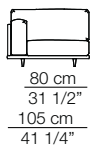

Divani Sofas

77 cm
30 1/4"
69 cm 27"

57 cm 22 1/2"
40 cm 15 3/4"

Versione in cuoio
Cow hide version

Elementi con 1 bracciolo Units with 1 armrest

77 cm
30 1/4"
69 cm 27"

57 cm 22 1/2"
40 cm 15 3/4"

Elementi senza braccioli Units without armrests

77 cm
30 1/4"
69 cm 27"

40 cm 15 3/4"

Elementi angolo Corner units

77 cm
30 1/4"
69 cm 27"

57 cm 22 1/2"
40 cm 15 3/4"

Versione in cuoio
Cow hide version

Chaise longue con 1 bracciolo Chaise longue with 1 armrest