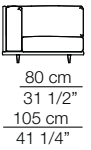

Divani Sofas

77 cm
30 1/4"
69 cm 27"

57 cm 22 1/2"
40 cm 15 3/4"

Versione in cuoio
Cow hide version

Elementi con 1 bracciolo Units with 1 armrest

77 cm
30 1/4"
69 cm 27"

57 cm 22 1/2"
40 cm 15 3/4"

Elementi senza braccioli Units without armrests

77 cm
30 1/4"
69 cm 27"

40 cm 15 3/4"

Elementi angolo Corner units

77 cm
30 1/4"
69 cm 27"

57 cm 22 1/2"
40 cm 15 3/4"

Versione in cuoio
Cow hide version

Chaise longue con 1 bracciolo Chaise longue with 1 armrest