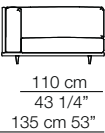

Divani Sofas

77 cm
30 1/4"
69 cm 27"

57 cm 22 1/2"
40 cm 15 3/4"

Versione in cuoio
Cow hide version

Elementi con 1 bracciolo Units with 1 armrest

77 cm
30 1/4"
69 cm 27"

57 cm 22 1/2"
40 cm 15 3/4"

Elementi senza braccioli Units without armrests

77 cm
30 1/4"
69 cm 27"

40 cm 15 3/4"

Elementi angolo Corner units

77 cm
30 1/4"
69 cm 27"

57 cm 22 1/2"
40 cm 15 3/4"

Versione in cuoio
Cow hide version

Chaise longue con 1 bracciolo Chaise longue with 1 armrest

77 cm
30 1/4"
69 cm 27"

40 cm
15 3/4"

Versione in cuoio
Cow hide version

Pouf

40 cm
15 3/4"

FRAME

Composizioni
Compositions