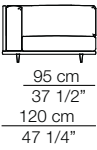

Divani Sofas

77 cm
30 1/4"
69 cm 27"

57 cm 22 1/2"
40 cm 15 3/4"

Versione in cuoio
Cow hide version

Elementi con 1 bracciolo Units with 1 armrest

77 cm
30 1/4"
69 cm 27"

57 cm 22 1/2"
40 cm 15 3/4"

Elementi senza braccioli Units without armrests

77 cm
30 1/4"
69 cm 27"

40 cm 15 3/4"

Elementi angolo Corner units

77 cm
30 1/4"
69 cm 27"

57 cm 22 1/2"
40 cm 15 3/4"

Versione in cuoio
Cow hide version

Chaise longue con 1 bracciolo Chaise longue with 1 armrest

77 cm
30 1/4"
69 cm 27"

40 cm
15 3/4"

Versione in cuoio
Cow hide version

Pouf

40 cm
15 3/4"

FRAME

Composizioni
Compositions