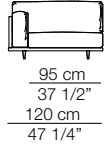

Divani Sofas

77 cm
30 1/4"
69 cm 27"

57 cm 22 1/2"
40 cm 15 3/4"

Versione in cuoio
Cow hide version

Elementi con 1 bracciolo Units with 1 armrest

77 cm
30 1/4"
69 cm 27"

57 cm 22 1/2"
40 cm 15 3/4"

Elementi senza braccioli Units without armrests

77 cm
30 1/4"
69 cm 27"

40 cm 15 3/4"

Elementi angolo Corner units

77 cm
30 1/4"
69 cm 27"

57 cm 22 1/2"
40 cm 15 3/4"

Versione in cuoio
Cow hide version

Chaise longue con 1 bracciolo Chaise longue with 1 armrest

77 cm
30 1/4"
69 cm 27"

40 cm
15 3/4"

Versione in cuoio
Cow hide version

Pouf

40 cm
15 3/4"

FRAME

Composizioni
Compositions