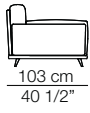

Divani Sofas

77 cm
30 1/4"
69 cm 27"

57 cm 22 1/2"
40 cm 15 3/4"

Versione in cuoio
Cow hide version

Elementi con 1 bracciolo Units with 1 armrest

77 cm
30 1/4"
69 cm 27"

57 cm 22 1/2"
40 cm 15 3/4"

Elementi senza braccioli Units without armrests