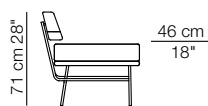

Elettra chair
Sigmund writing desk

ELETTRA

Poltrona
Armchair

62 cm
24 1/2"

71 cm 28"
72 cm 28 1/4"

46 cm
18"

16,0 kg
0,39 m³
gross weight

Sedia
Chair

47 cm
18 1/2"

58 cm 23"

75 cm 29 1/2"

47 cm
18 1/2"

12,0 kg
0,29 m³
gross weight