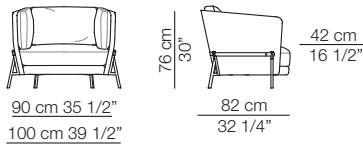

*Cradle armchair*  
*Ponti writing desk*

*Cradle armchair*

Deep Cradle sofa  
Cradle small table  
Goya table

"Love cushion" version

Standard version

**CRADLE**

Poltrona  
Armchair

Service per poltrona e divano, non disponibile per DEEP CRADLE  
Service for armchair and sofa, not available for DEEP CRADLE