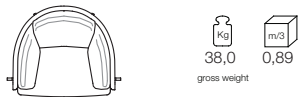

*Cradle armchair*  
*Ponti writing desk*

*Cradle armchair*

Deep Cradle sofa  
Cradle small table  
Goya table

"Love cushion" version

Standard version

**CRADLE**

Poltrona  
Armchair

Service per poltrona e divano, non disponibile per DEEP CRADLE  
Service for armchair and sofa, not available for DEEP CRADLE