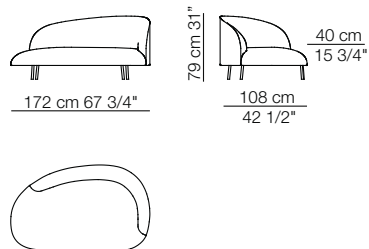

Divano con base in metallo
Sofa with metal base