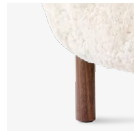

Colli quantity
1 pc

COM - Material Consumption
Fabric usage: 3.8 meters based on 140cm roll
COM must be approved by &Tradition to ensure suitability for upholstery.

Stock items
Hallingdal 130, Karakorum 003, Sheepskin Moonlight 17mm and Sheepskin Sahara 17mm with White oiled oak or Oiled walnut legs.

→
Related products

VB2

→ Hallingdal 130 & Walnut

→ Hallingdal 130 & Oak

→ Karakorum 003 & Walnut

→ Karakorum 003 & Oak

→ Moonlight & Walnut

→ Moonlight & Oak

→ Sahara & Walnut

→ Sahara & Oak