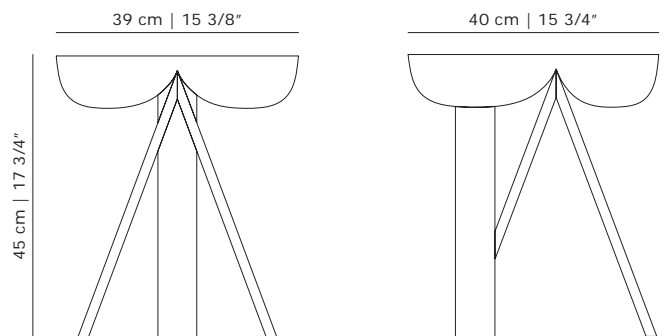

By contrasting volumes, the angular and the curved, Swiss design duo PlueerSmitt teases our sense of the familiar. While in essence it is a wooden side table consisting of two slender trestles and a tabletop, the sculptural quality of Side Table No. 2 blurs the lines between form and function. Viewed from different angles the side table varies greatly - timelessly elegant and ever intriguing.

PRODUCT DATA

Design	PlueerSmitt. 2014
Product type	Side table
Environment	Indoor
Materials	Tabletop in polyurethane with black Fenix veneer, legs in solid wood with black lacquer

DELIVERY

Lead time	12 weeks

ARTICLE CODE

200419	Side Table No. 2