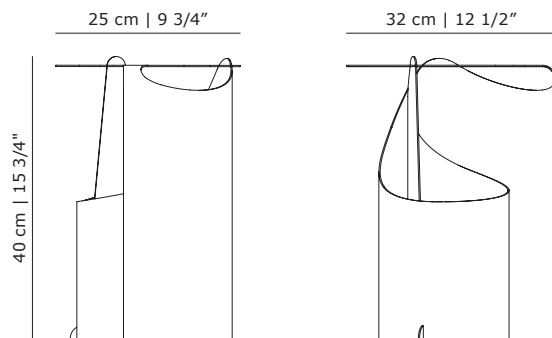

A single sheet of steel rolled in one smooth motion into a self-supporting construction. Aldo Bakker's exquisite sense of merging colour, material and form has come into play to create an occasional table with an effortlessly sculptural appeal.

PRODUCT DATA

Design	Aldo Bakker. 2015
Product type	Occasional table
Environment	Indoor
Materials	Steel
Finish	Matte lacquered

ARTICLE CODE

200496	Coffee Table, dusty green

DELIVERY

Lead time	Stock (if backorder: 8 to 10 weeks)

Colour