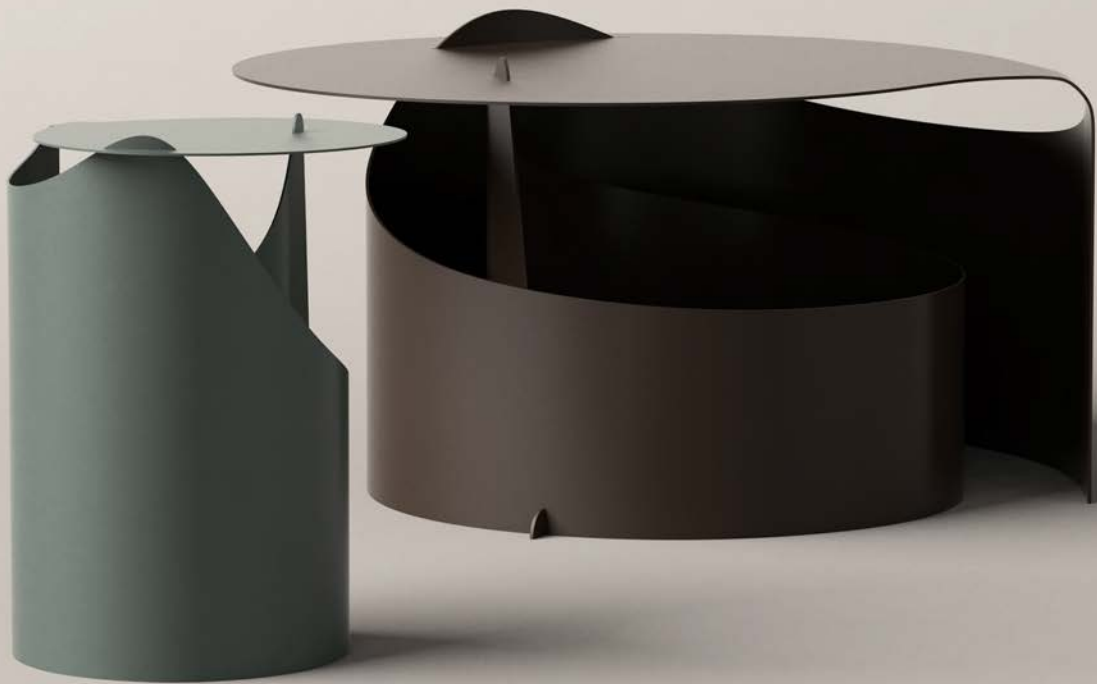

Founded on rebellious curiosity and a passion for the unique, Karakter is a bit out of the ordinary. Rooted in the proud Danish design tradition, but always maintaining an international outlook, Karakter presents a striking portfolio of furniture, lighting and objects from designers who have already written the history of design to those who are aspiring to write the future. All designers collaborating with Karakter are curated for their ideas and creativity and shared by all of them is an inspiring level of curiosity and an uncompromising take on their work. Boasting both the relevant and honest, the beautiful, the playful and the expressive, all designs have a clear, undeniable character. Ready to spark curiosity and start conversations.